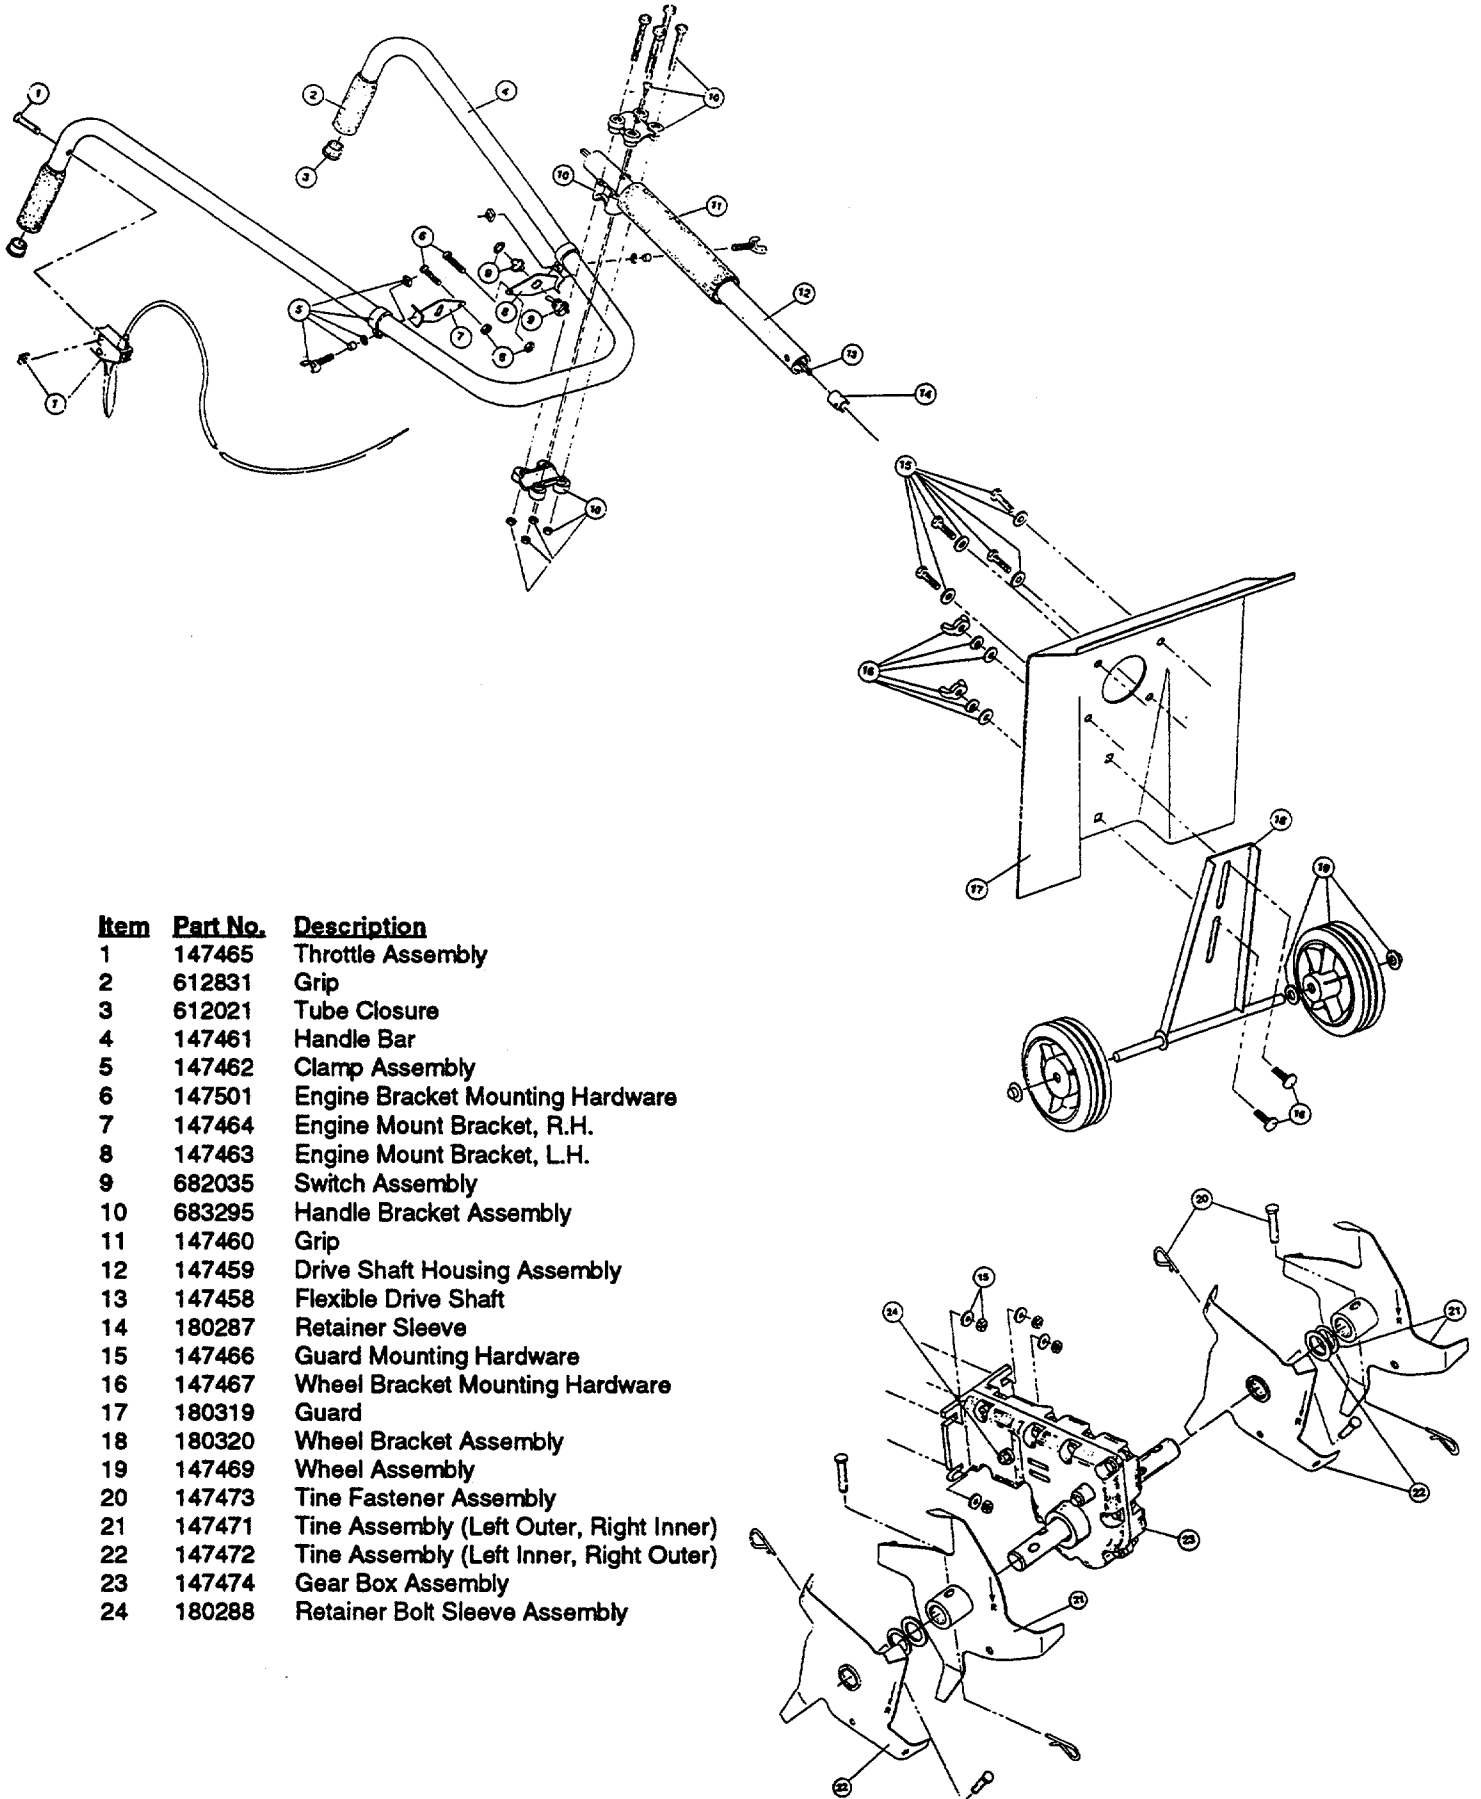

BOOM & CULTIVATOR PARTS - SINGER GC31

(Serial no. 310078839 and greater)

Item	Part No.	Description
1	147465	Throttle Assembly
2	612831	Grip
3	612021	Tube Closure
4	147461	Handle Bar
5	147462	Clamp Assembly
6	147501	Engine Bracket Mounting Hardware
7	147464	Engine Mount Bracket, R.H.
8	147463	Engine Mount Bracket, L.H.
9	682035	Switch Assembly
10	683295	Handle Bracket Assembly
11	147460	Grip
12	147459	Drive Shaft Housing Assembly
13	147458	Flexible Drive Shaft
14	180287	Retainer Sleeve
15	147466	Guard Mounting Hardware
16	147467	Wheel Bracket Mounting Hardware
17	180319	Guard
18	180320	Wheel Bracket Assembly
19	147469	Wheel Assembly
20	147473	Tine Fastener Assembly
21	147471	Tine Assembly (Left Outer, Right Inner)
22	147472	Tine Assembly (Left Inner, Right Outer)
23	147474	Gear Box Assembly
24	180288	Retainer Bolt Sleeve Assembly