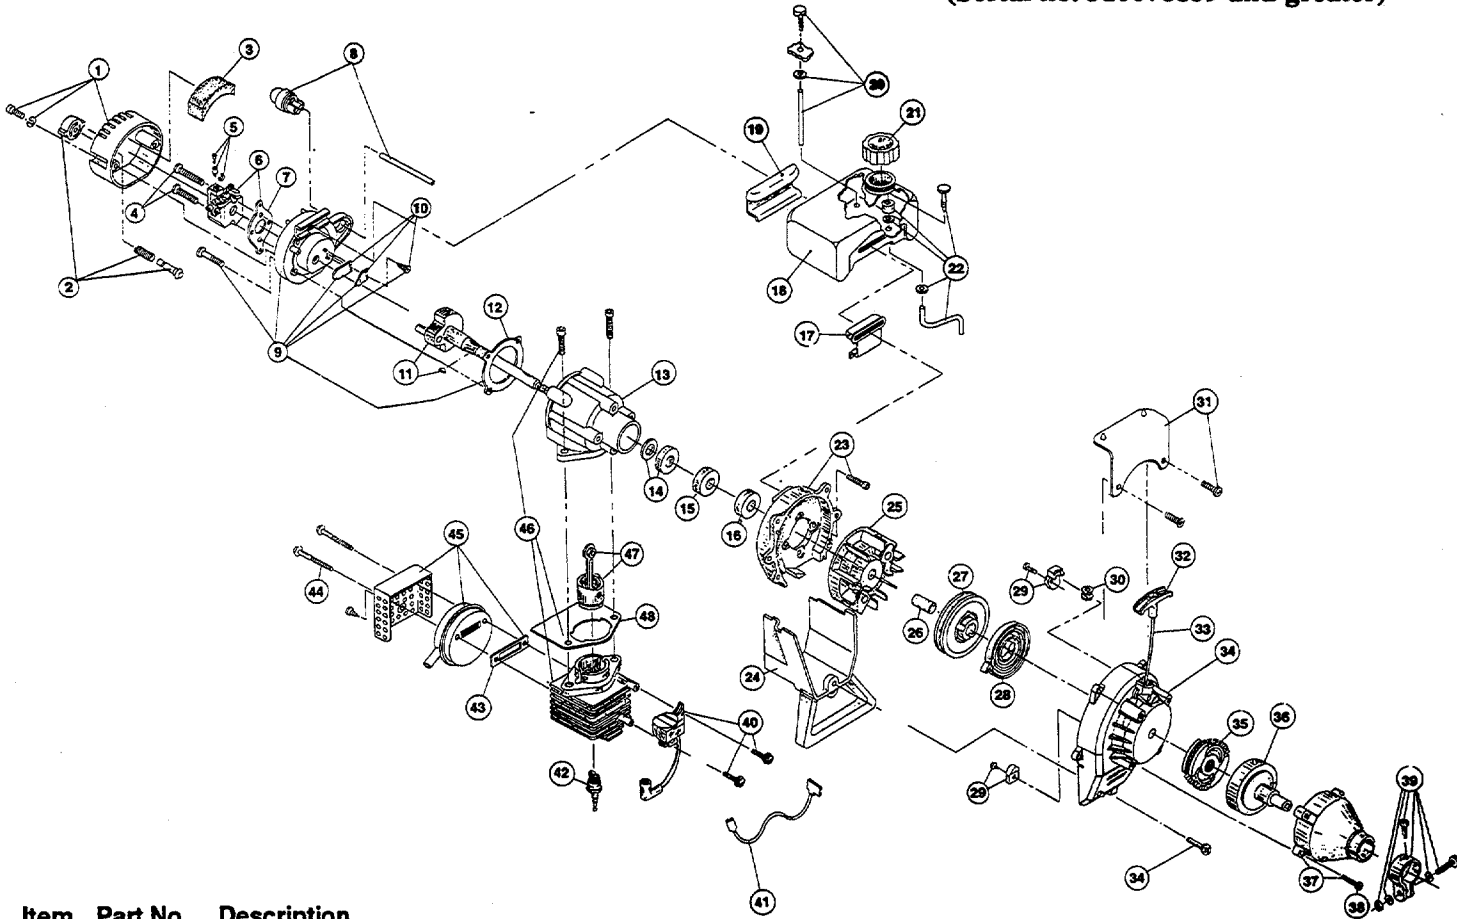

ENGINE PARTS - SINGER GC31

(Serial no. 310078839 and greater)

Item	Part No.	Description	Item	Part No.	Description
1	683414	Carburetor/Air Cleaner Cover Assembly (includes items 2 and 3)	30	611061	Rope Guide
2	682052	Choke Knob Assembly	31	180317	Fuel Tank Guard Assembly
3	610312	Air Cleaner Filter	32	610300	Pull Handle
4	682505	Carburetor Mounting Screw Assembly	33	610103	Rope
5	682048	Throttle Adjustment Assembly (Walbro)	34	180751	Starter Housing Assembly
6	180527	Carburetor Assembly	35	153591	Clutch Rotor Assembly
7	610675	Carburetor Gasket (10 pack)	36	153592	Clutch Drum Assembly
8	683974	Primer Hose Assembly	37	153590	Clutch Cover Assembly
9	180033	Carburetor Mount Assembly	38	145888	Clutch Cover Screw Assembly
10	147573	Reed Assembly	39	153597	Upper Clamp Assembly
11	180022	Power Shaft Assembly	40	683390	Module Assembly
12	612115	Carburetor Mount Gasket (10 pack)	41	147451	Wire Lead
13	180026	Crankcase Service Assembly (items 11, 13-16)	42	610311	Spark Plug
14	682041	Inner Bearing Assembly	43	610672	Exhaust Gasket (10 pack)
15	610309	Seal	44	147068	Muffler Mounting Bolt Assembly
16	610308	Outer Bearing Assembly	45	147452	Muffler Assembly
17	145308	Front Mounting Pad	46	147012	Piston and Rod Assembly
18	147457	Fuel Tank Assembly (includes 20-22)	47	145564	Cylinder Gasket (10 pack)
19	612134	Rear Mounting Pad	48	180063	Cylinder Assembly
20	147290	Return Line Assembly	*	147655	Engine Hardware Kit
21	180000	Fuel Cap Assembly	*	180011	Engine Gasket Kit
22	682039	Fuel Line Assembly	*	153308	O.E.M. Carburetor Repair Kit (Walbro)
23	683065	Shroud Assembly	*	153309	Gasket-Diaphragm Repair Kit (Walbro)
24	153403	Shroud Extension and Stand	*	180530	Piston Ring
25	153624	Flywheel Assembly	*	180027	Short Block Assembly (items 11, 13-16, 42, 46-48)
26	145918	Spacer	*	610676	Flywheel Key (10 pack)
27	683856	Recoil Pulley	*	147544	Starter Housing Screw Set
28	613102	Recoil Spring			
29	153644	Recoil Retainer Assembly	*		not shown